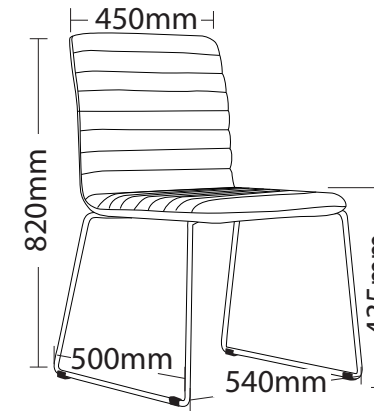

RAVEN

SIZE

RAVEN

INSTRUCTIONS OF USE

Sled Base
Keep a permanent contact
between base of chair and floor