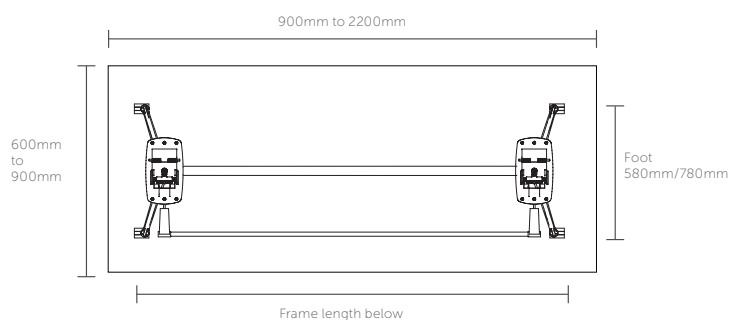

AFRDI tested with
1500mm x 750mm
worktop.

MODULUS FLIP SIZE GUIDE

Total Frame Length

- AU-FWFLRAIL50 = 800mm**
- AU-FWFLRAIL80 = 1100mm**
- AU-FWFLRAIL110 = 1400mm**
- AU-FWFLRAIL140 = 1700mm**

STANDARD FEATURES

- White or black powdercoat posts, rail & pullbars, polished cast alloy feet, silver castors
- AFRDI approved for severe commercial use
- Worksurfaces are manufactured in the veneer or laminate of your choice
- PVC Modesty Panels come in white & silver, 1350mm wide and 1650mm wide

STANDARD FRAME SIZES ACCOMMODATE WORKSURFACE OF

800mm - 2200mm length x 600mm - 1050mm width

Modulus Flip Table Modesty

Modulus Flipped with Modesty

Large Black Pole and Rails

Large White Pole and Rails

White Table Link Locked