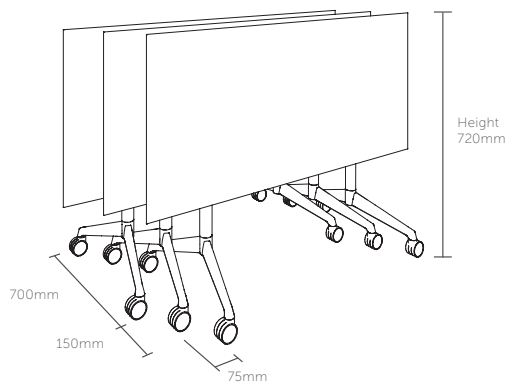

STANDARD FRAME SIZES ACCOMMODATE WORKSURFACE OF

800mm - 2200mm length x 600mm - 1050mm width

Modulus Flip Table Modesty

Modulus Flipped with Modesty

Large Black Pole and Rails

Large White Pole and Rails

White Table Link Locked