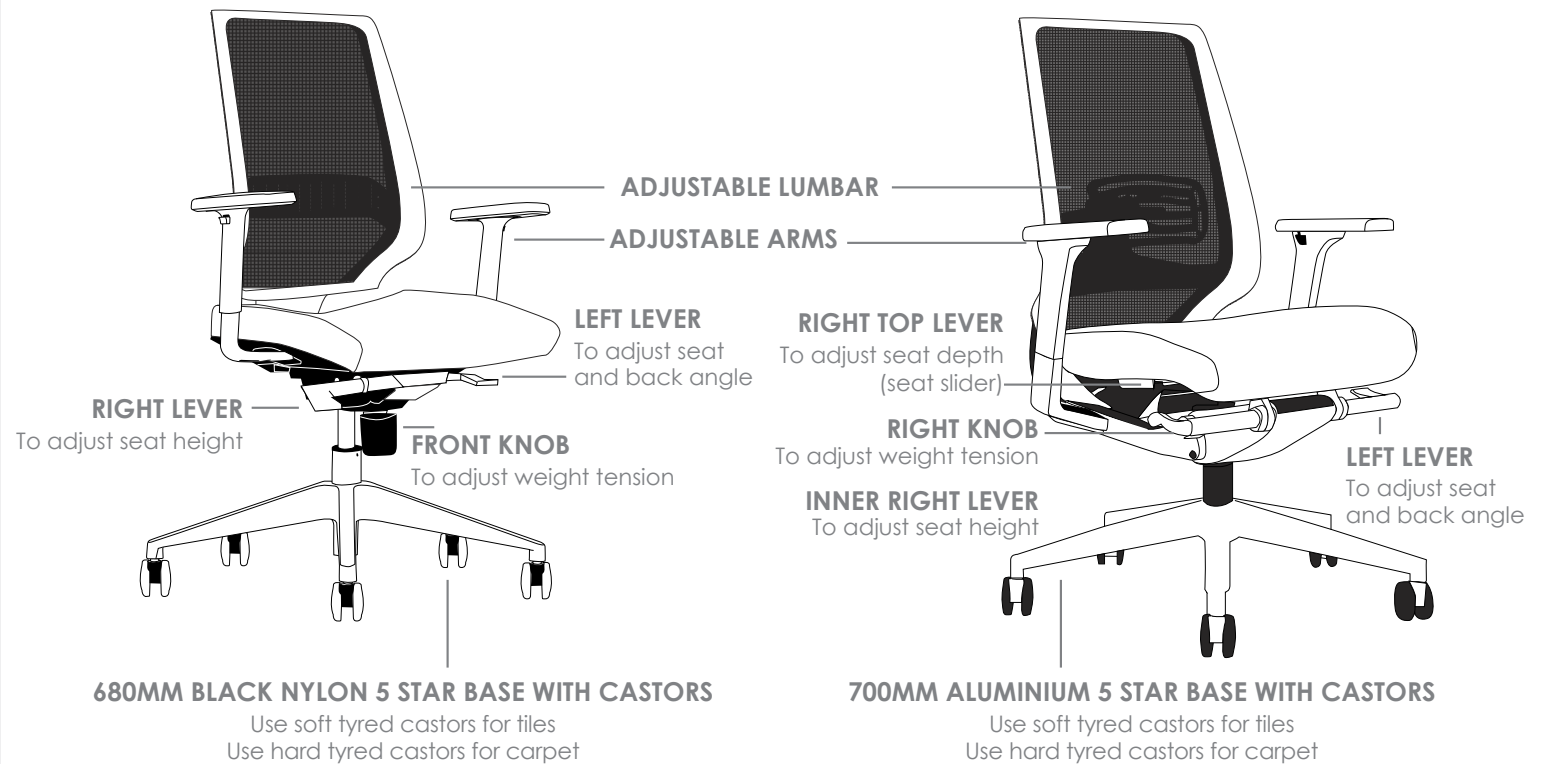

R4 EXECUTIVE SEATING

EVITA

FEATURES

EVITA-TA

- » Adjustable seat height
- » Adjustable seat and back angle
- » Adjustable lumbar
- » Adjustable arms
- » Synchron mechanism with 3 locking positions
- » 680mm black nylon base
- » Moulded seat foam
- » Korean mesh back
- » Available in black only
- » Minor assembly required
- » Suitable for indoor use only
- » 5 year warranty
- » Weight limit is 120kg

EVITA-H/EVITA-L

- » Adjustable seat height
- » Adjustable seat and back angle
- » Adjustable seat depth (seat slider)
- » Adjustable weight tension
- » Adjustable lumbar
- » Adjustable arms
- » Optional adjustable headrest
- » Moulded seat foam
- » Korean mesh back
- » Synchron mechanism with 3 locking positions
- » 700mm aluminium base
- » Available in black only
- » BIFMA tested
- » Minor assembly required
- » Suitable for indoor use only
- » 5 year warranty
- » Weight limit is 120kg

EVITA-VC

- » Chrome frame
- » Moulded seat foam
- » Korean mesh back
- » Available in black only
- » Minor assembly required
- » Suitable for indoor use only
- » 4 year warranty
- » Weight limit is 120kg

INDOOR USE ONLY

✗ Do not use as a step ladder

EVITA EXECUTIVE SEATING

EVITA-TA

EVITA-H

EVITA-L

EVITA-VC