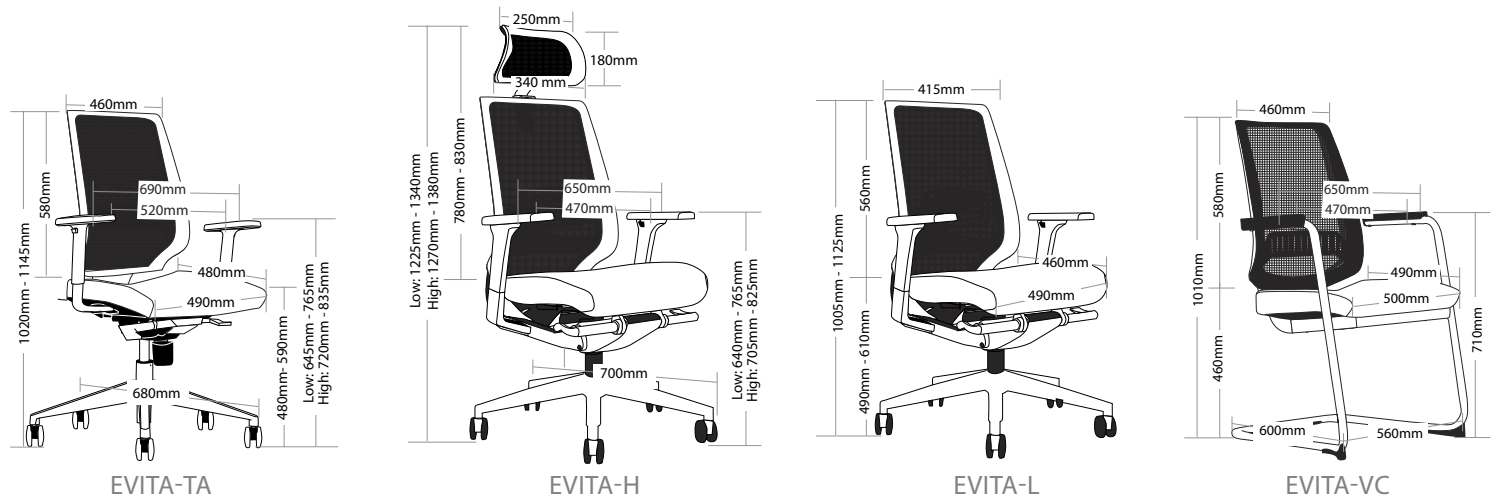

R4 EXECUTIVE SEATING

EVITA

FEATURES

EVITA-TA

- » Adjustable seat height
- » Adjustable seat and back angle
- » Adjustable lumbar
- » Adjustable arms
- » Synchron mechanism with 3 locking positions
- » 680mm black nylon base
- » Moulded seat foam
- » Korean mesh back
- » Available in black only
- » Minor assembly required
- » Suitable for indoor use only
- » 5 year warranty
- » Weight limit is 120kg

EVITA-H/EVITA-L

- » Adjustable seat height
- » Adjustable seat and back angle
- » Adjustable seat depth (seat slider)
- » Adjustable weight tension
- » Adjustable lumbar
- » Adjustable arms
- » Optional adjustable headrest
- » Moulded seat foam
- » Korean mesh back
- » Synchron mechanism with 3 locking positions
- » 700mm aluminium base
- » Available in black only
- » BIFMA tested
- » Minor assembly required
- » Suitable for indoor use only
- » 5 year warranty
- » Weight limit is 120kg

EVITA-VC

- » Chrome frame
- » Moulded seat foam
- » Korean mesh back
- » Available in black only
- » Minor assembly required
- » Suitable for indoor use only
- » 4 year warranty
- » Weight limit is 120kg

INDOOR USE ONLY

✗ Do not use as a step ladder