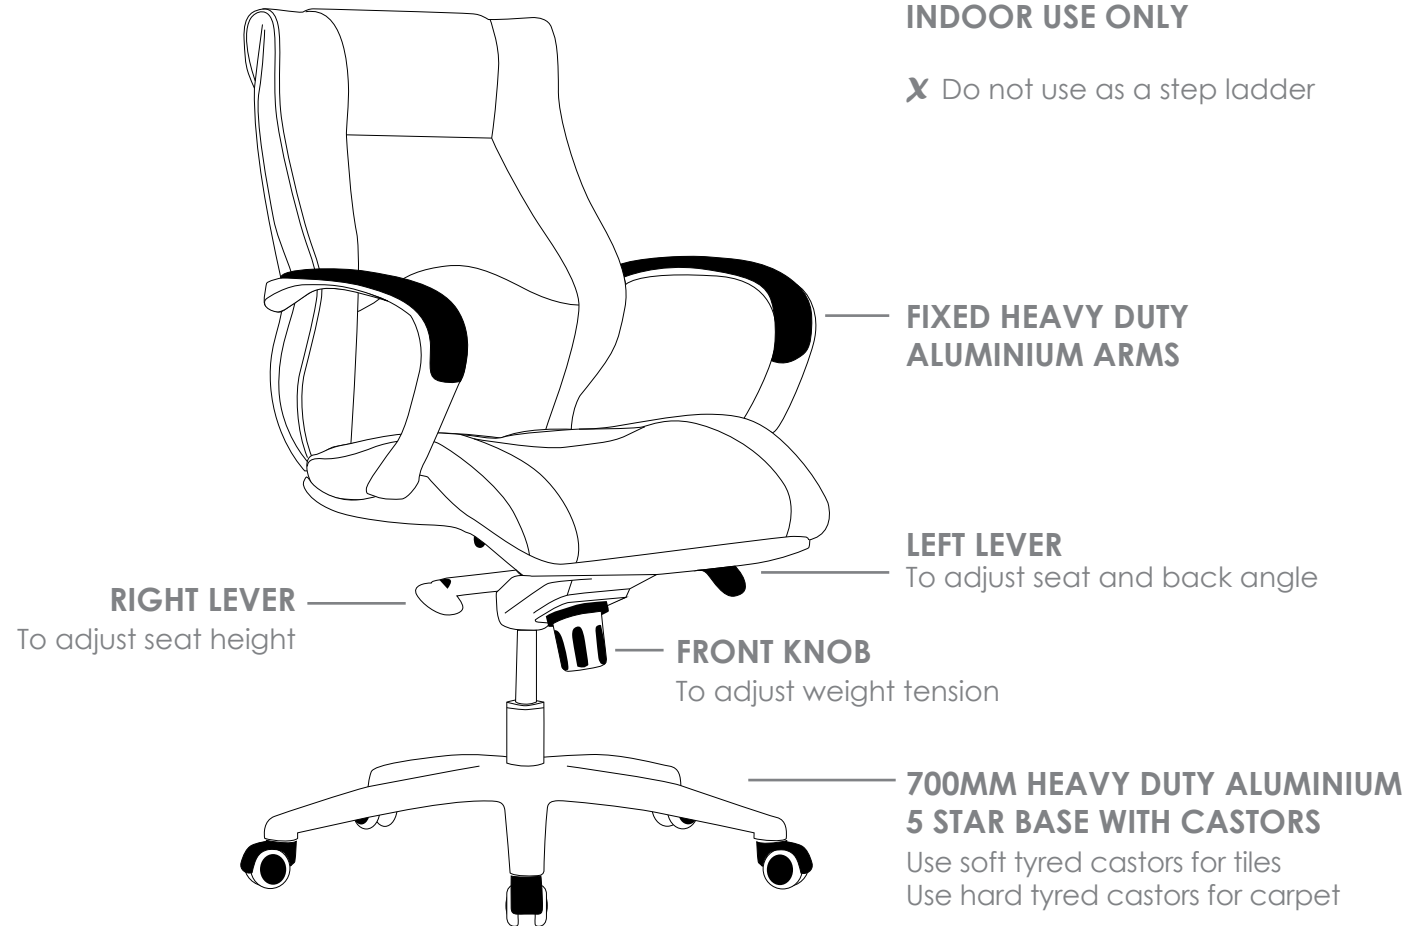

R4 EXECUTIVE SEATING

CAMRY

FEATURES

CAMRY-H/ CAMRY-L

- » Adjustable seat height
- » Adjustable seat and back angle
- » Adjustable weight tension
- » Available in high and low back
- » Fixed heavy duty aluminium arms
- » High density foam
- » Knee tilt mechanism with 3 locking positions
- » 700mm heavy duty aluminium base
- » Available in black PU only
- » Minor assembly required
- » Suitable for indoor use only
- » 5 year warranty
- » Weight limit is 120kg

CAMRY-VC

- » Chrome frame
- » High density foam
- » Available in black PU only
- » Minor assembly required
- » Suitable for indoor use only
- » 5 year warranty
- » Weight limit is 120kg

INDOOR USE ONLY

X Do not use as a step ladder

CAMRY-H

CAMRY-L

CAMRY-VC

CAMRY EXECUTIVE SEATING

CAMRY-H

CAMRY-L

CAMRY-VC