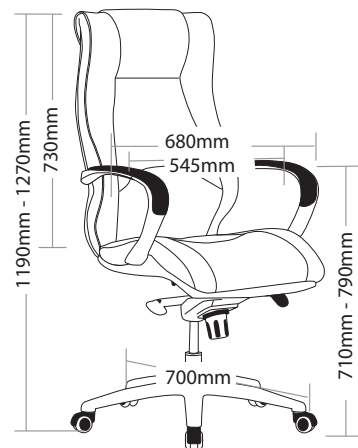

R4 EXECUTIVE SEATING

CAMRY

FEATURES

CAMRY-H/ CAMRY-L

- » Adjustable seat height
- » Adjustable seat and back angle
- » Adjustable weight tension
- » Available in high and low back
- » Fixed heavy duty aluminium arms
- » High density foam
- » Knee tilt mechanism with 3 locking positions
- » 700mm heavy duty aluminium base
- » Available in black PU only
- » Minor assembly required
- » Suitable for indoor use only
- » 5 year warranty
- » Weight limit is 120kg

CAMRY-VC

- » Chrome frame
- » High density foam
- » Available in black PU only
- » Minor assembly required
- » Suitable for indoor use only
- » 5 year warranty
- » Weight limit is 120kg

INDOOR USE ONLY

X Do not use as a step ladder