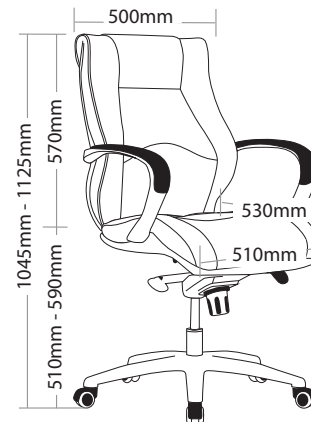

R4 EXECUTIVE SEATING

CAMRY

FEATURES

CAMRY-H/ CAMRY-L

- » Adjustable seat height
- » Adjustable seat and back angle
- » Adjustable weight tension
- » Available in high and low back
- » Fixed heavy duty aluminium arms
- » High density foam
- » Knee tilt mechanism with 3 locking positions
- » 700mm heavy duty aluminium base
- » Available in black PU only
- » Minor assembly required
- » Suitable for indoor use only
- » 5 year warranty
- » Weight limit is 120kg

CAMRY-VC

- » Chrome frame
- » High density foam
- » Available in black PU only
- » Minor assembly required
- » Suitable for indoor use only
- » 5 year warranty
- » Weight limit is 120kg

INDOOR USE ONLY

X Do not use as a step ladder

CAMRY-L