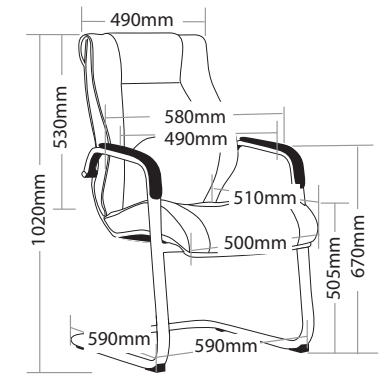

R4 EXECUTIVE SEATING

CAMRY

FEATURES

CAMRY-H/ CAMRY-L

- » Adjustable seat height
- » Adjustable seat and back angle
- » Adjustable weight tension
- » Available in high and low back
- » Fixed heavy duty aluminium arms
- » High density foam
- » Knee tilt mechanism with 3 locking positions
- » 700mm heavy duty aluminium base
- » Available in black PU only
- » Minor assembly required
- » Suitable for indoor use only
- » 5 year warranty
- » Weight limit is 120kg

CAMRY-VC

- » Chrome frame
- » High density foam
- » Available in black PU only
- » Minor assembly required
- » Suitable for indoor use only
- » 5 year warranty
- » Weight limit is 120kg

INDOOR USE ONLY

X Do not use as a step ladder

CAMRY-VC