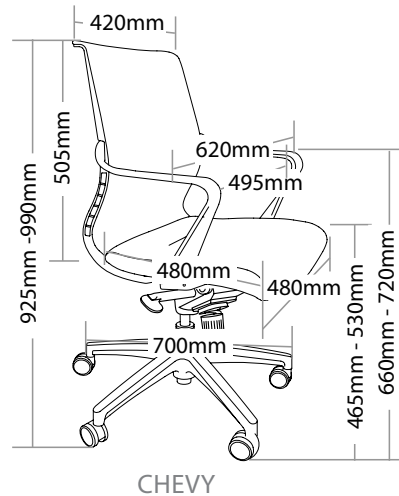

R2 BOARDROOM SEATING

CHEVY

FEATURES

- » Adjustable seat height
- » Adjustable seat and back angle
- » Adjustable weight tension
- » Fixed arms
- » Mesh back
- » Knee tilt mechanism with 3 locking positions
- » 700mm black nylon base
- » Available in black only
- » Minor assembly required
- » Suitable for indoor use only
- » 5 year warranty
- » Weight limit is 120kg

INDOOR USE ONLY

X Do not use as a step ladder

CHEVY BOARDROOM SEATING

CHEVY

BACK VIEW

SIDE VIEW