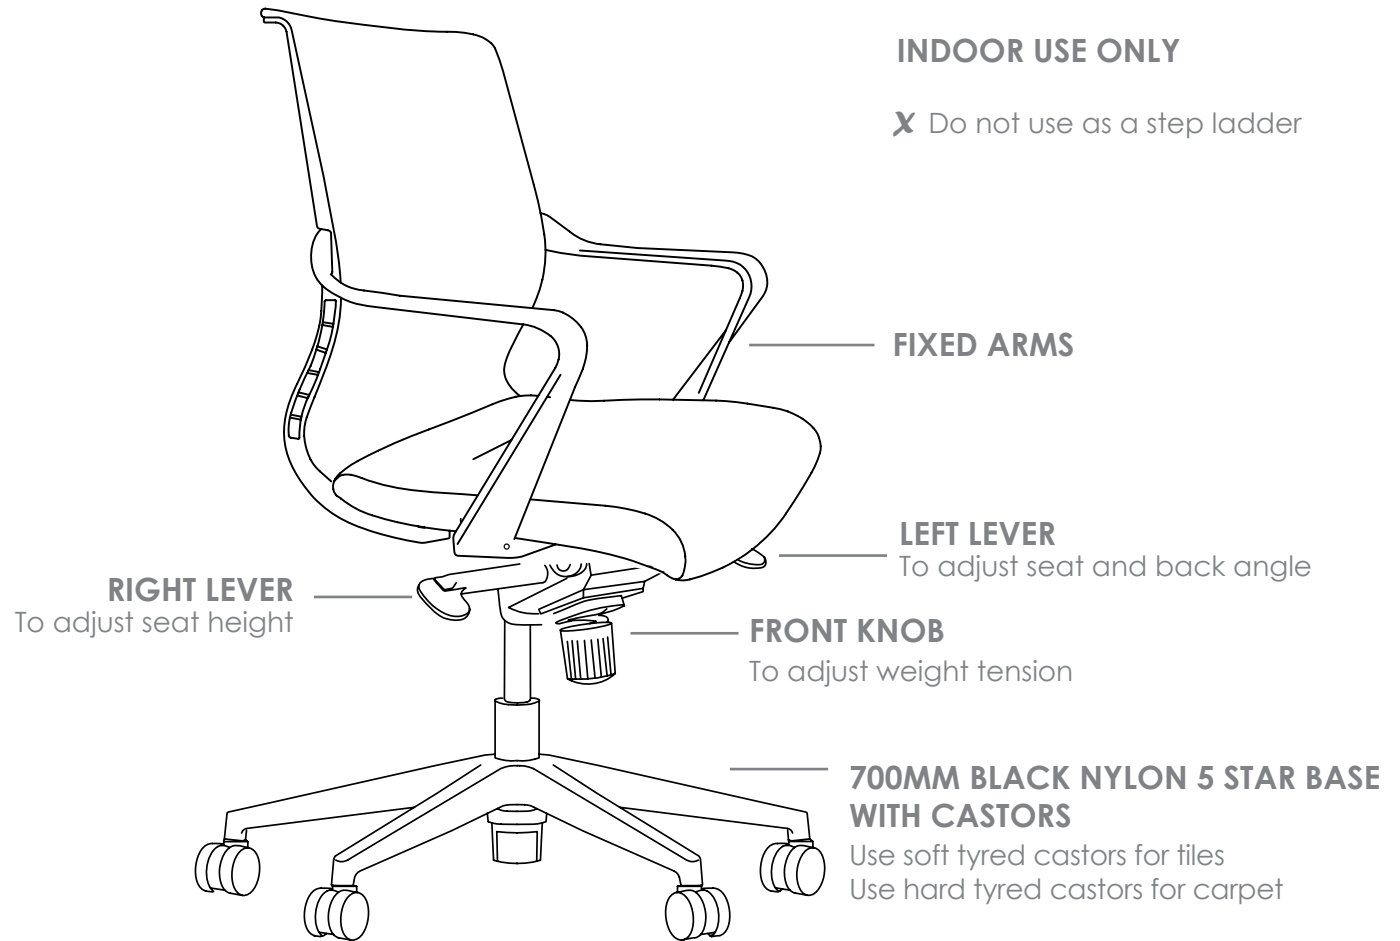

R2 BOARDROOM SEATING

CHEVY

FEATURES

- » Adjustable seat height
- » Adjustable seat and back angle
- » Adjustable weight tension
- » Fixed arms
- » Mesh back
- » Knee tilt mechanism with 3 locking positions
- » 700mm black nylon base
- » Available in black only
- » Minor assembly required
- » Suitable for indoor use only
- » 5 year warranty
- » Weight limit is 120kg

INDOOR USE ONLY

X Do not use as a step ladder

CHEVY BOARDROOM SEATING

CHEVY

BACK VIEW

SIDE VIEW