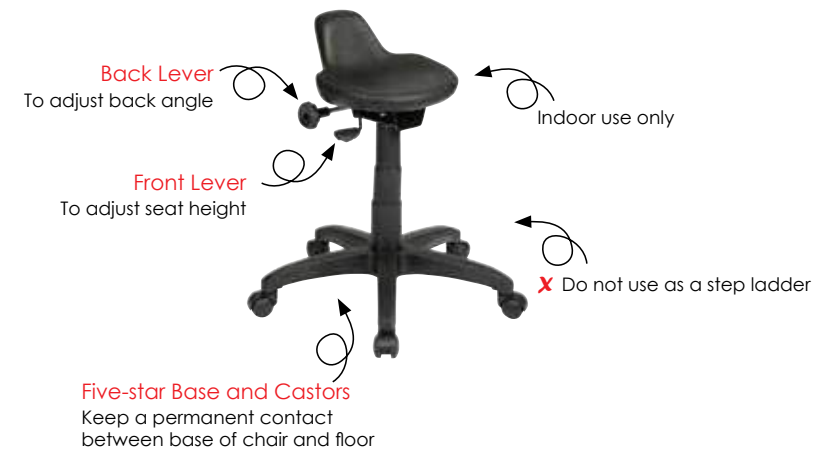

ST006 INSTRUCTIONS OF USE