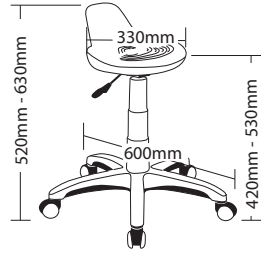

R9 INDUSTRIAL STOOLS

STOOLS

COLOUR

Black

FEATURES

- » Adjustable seat height
- » Adjustable back height (ST007 only)
- » Adjustable seat angle (ST007 only)
- » Optional drafting kit
- » Optional glides or brake castors
- » 600mm Black nylon base
- » Available in black only
- » 5 Year warranty
- » Weight limit is 120kg

ST005

ST005D

ST006

ST006D

ST007

ST008

ST008D

SIZE