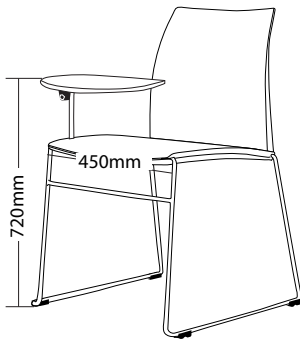

R5 VINN

HOSPITALITY SEATING

COLOUR

FEATURES

- » Solid steel sled base frame
- » Chrome finish
- » Suitable for indoor use only
- » Black plastic
- » Linkable except with tablet arms or arms
- » Plastic under pan
- » Stackable
 - » Maximum 13 chairs on trolley
 - » Maximum 5 chairs on floor
 - » Maximum 5 chairs with stools
 - » Not stackable with tablet arms
- » Optional plastic or mesh back
- » Optional black metal trolley, easy to move when stacked
- » Available in beam seating
- » Available in black only
- » 4 Year warranty
- » Weight limit is 120kg

» On next page

INSTRUCTIONS OF USE

» On next page

VINN

COLOUR

Black

FEATURES

- » Solid steel sled base frame
- » Chrome finish
- » Suitable for indoor use only
- » Black plastic
- » Linkable except with tablet arms or arms
- » Plastic under pan
- » Stackable
 - » Maximum 13 chairs on trolley
 - » Maximum 5 chairs on floor
 - » Maximum 5 chairs with stools
 - » Not stackable with tablet arms
- » Optional plastic or mesh back
- » Optional black metal trolley, easy to move when stacked
- » Available in beam seating
- » Available in black only
- » 4 Year warranty
- » Weight limit is 120kg

VINN-MBA

VINN-MB

VINN-MBT

VINN-MB-ST

VINN-MB-STA

SIZE

VINN-B

VINN-BA