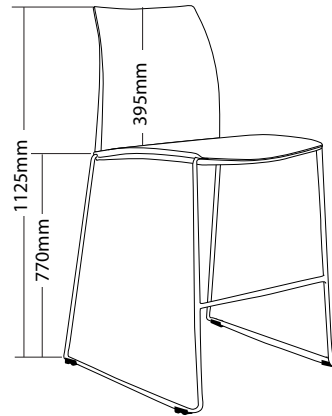

R5 VINN

HOSPITALITY SEATING

COLOUR

FEATURES

- » Solid steel sled base frame
- » Chrome finish
- » Suitable for indoor use only
- » Black plastic
- » Linkable except with tablet arms or arms
- » Plastic under pan
- » Stackable
 - » Maximum 13 chairs on trolley
 - » Maximum 5 chairs on floor
 - » Maximum 5 chairs with stools
 - » Not stackable with tablet arms
- » Optional plastic or mesh back
- » Optional black metal trolley, easy to move when stacked
- » Available in beam seating
- » Available in black only
- » 4 Year warranty
- » Weight limit is 120kg

» On next page

INSTRUCTIONS OF USE

» On next page

VINN

COLOUR

Black

FEATURES

- » Solid steel sled base frame
- » Chrome finish
- » Suitable for indoor use only
- » Black plastic
- » Linkable except with tablet arms or arms
- » Plastic under pan
- » Stackable
 - » Maximum 13 chairs on trolley
 - » Maximum 5 chairs on floor
 - » Maximum 5 chairs with stools
 - » Not stackable with tablet arms
- » Optional plastic or mesh back
- » Optional black metal trolley, easy to move when stacked
- » Available in beam seating
- » Available in black only
- » 4 Year warranty
- » Weight limit is 120kg

VINN-MBA

VINN-MB

VINN-MBT

VINN-MB-ST

VINN-MB-STA

SIZE

VINN-B

VINN-BA

VINN-BT

VINN-B-ST

VINN-TRL

INSTRUCTIONS OF USE