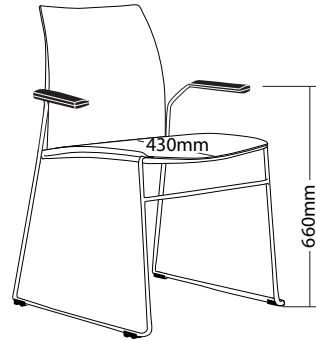

R5 VINN

HOSPITALITY SEATING

COLOUR

FEATURES

- » Solid steel sled base frame
- » Chrome finish
- » Suitable for indoor use only
- » Black plastic
- » Linkable except with tablet arms or arms
- » Plastic under pan
- » Stackable
 - » Maximum 13 chairs on trolley
 - » Maximum 5 chairs on floor
 - » Maximum 5 chairs with stools
 - » Not stackable with tablet arms
- » Optional plastic or mesh back
- » Optional black metal trolley, easy to move when stacked
- » Available in beam seating
- » Available in black only
- » 4 Year warranty
- » Weight limit is 120kg

» On next page

INSTRUCTIONS OF USE

» On next page

VINN

COLOUR

Black

FEATURES

- » Solid steel sled base frame
- » Chrome finish
- » Suitable for indoor use only
- » Black plastic
- » Linkable except with tablet arms or arms
- » Plastic under pan
- » Stackable
 - » Maximum 13 chairs on trolley
 - » Maximum 5 chairs on floor
 - » Maximum 5 chairs with stools
 - » Not stackable with tablet arms
- » Optional plastic or mesh back
- » Optional black metal trolley, easy to move when stacked
- » Available in beam seating
- » Available in black only
- » 4 Year warranty
- » Weight limit is 120kg

VINN-MBA

VINN-MB

VINN-MBT

VINN-MB-ST

VINN-MB-STA

SIZE

VINN-B

VINN-BA