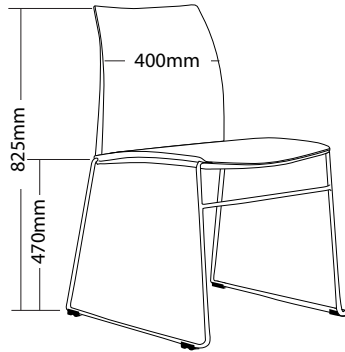

R5 VINN

HOSPITALITY SEATING

COLOUR

FEATURES

- » Solid steel sled base frame
- » Chrome finish
- » Suitable for indoor use only
- » Black plastic
- » Linkable except with tablet arms or arms
- » Plastic under pan
- » Stackable
 - » Maximum 13 chairs on trolley
 - » Maximum 5 chairs on floor
 - » Maximum 5 chairs with stools
 - » Not stackable with tablet arms
- » Optional plastic or mesh back
- » Optional black metal trolley, easy to move when stacked
- » Available in beam seating
- » Available in black only
- » 4 Year warranty
- » Weight limit is 120kg

» On next page

INSTRUCTIONS OF USE

» On next page

VINN

COLOUR

Black

FEATURES

- » Solid steel sled base frame
- » Chrome finish
- » Suitable for indoor use only
- » Black plastic
- » Linkable except with tablet arms or arms
- » Plastic under pan
- » Stackable
 - » Maximum 13 chairs on trolley
 - » Maximum 5 chairs on floor
 - » Maximum 5 chairs with stools
 - » Not stackable with tablet arms
- » Optional plastic or mesh back
- » Optional black metal trolley, easy to move when stacked
- » Available in beam seating
- » Available in black only
- » 4 Year warranty
- » Weight limit is 120kg

VINN-MBA

VINN-MB

VINN-MBT

VINN-MB-ST

VINN-MB-STA

SIZE

VINN-B

VINN-BA