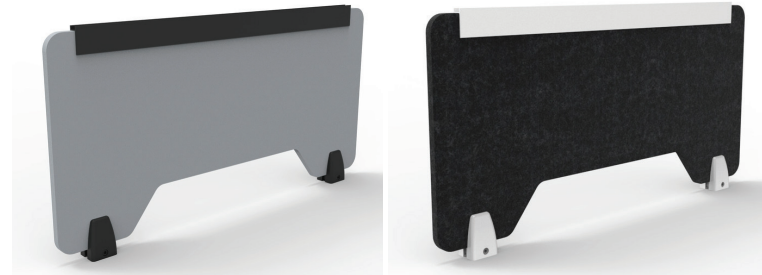

Screen Choices -

Grey
Screen with
Black Frame

Black
Screen with
White Frame

Pinable Rapid Infinity and Deluxe Infinity Divider

- IS700 - 690mm W x 350mm H x 20mm T
- (370mm H With Screw Plates Attached)

DELUXE INFINITY SHELVES

Desk Mounted Shelf - DMSHELF

DMSHELF - 25mm Thick E1 Rated Enviroboard With Drilled Provisions For Wire Dividers, 4 x Wire Dividers Included. Available in 2 Colours.

DMSHELF - 600mm W x 300mm D x 450mm H (Overall)
Desk Top To Underneath Of Shelf = 208mm