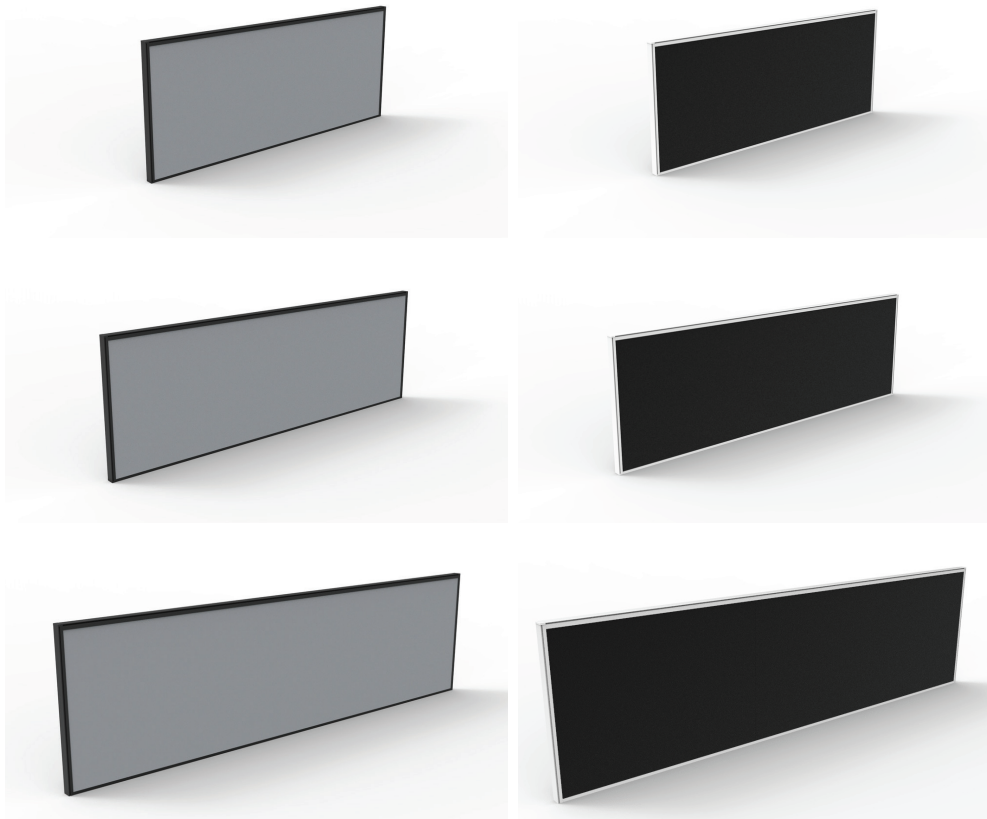

Fixing Plate

- ISFS - Screw Plate for Single Sided Screens
- ISFD - Screw Plate for Double Sided Screens

Corner Clamp - IRC

For Use With Infinity Corner Workstations

Joining Pole - ISJP

For Use With Infinity Corner Workstations

Component Colour Choices -

Black
Powdercoat

White
Powdercoat

DELUXE INFINITY SCREENS

Pinable Rapid Infinity and Deluxe Infinity Screen

- IS1200 - 1200mm W x 500mm H x 30mm T
- IS1500 - 1500mm W x 500mm H x 30mm T
- IS1800 - 1800mm W x 500mm H x 30mm T

Screen Choices -

Grey
Screen with
Black Frame

Black
Screen with
White Frame

Pinable Rapid Infinity and Deluxe Infinity Divider

- IS700 - 690mm W x 350mm H x 20mm T
- (370mm H With Screw Plates Attached)

DELUXE INFINITY SHELVES