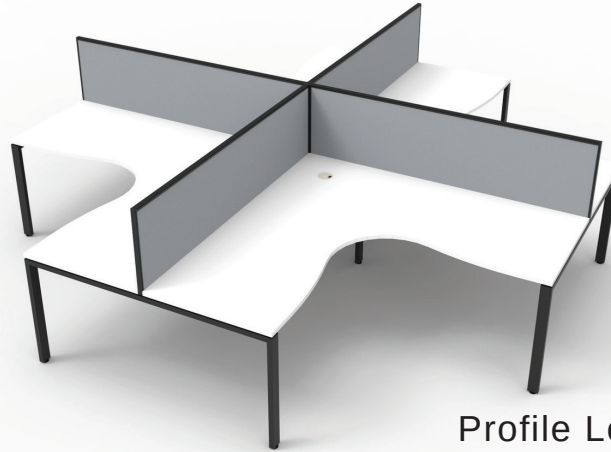

DELUXE INFINITY CORNER RANGE

1 Person Workstation - Natural Oak Tops with Cable Entry Hole

Profile Leg

Loop Leg

4 Person Pod, With Screens - Brilliant White Tops with Cable Entry Hole

Profile Leg

Loop Leg

4 Person Pod, With Screens - Natural Oak Tops with Cable Entry Hole

Profile Leg

Loop Leg

Leg Choices -

- Profile Leg
- Loop Leg

Leg Colours -

White Powdercoat Black Powdercoat

Top Size Choices -

- 1800mm x 1800mm W x 750mm D
- 1800mm x 1500mm W x 750mm D
- 1500mm x 1500mm W x 750mm D
- 1800mm x 1200mm W x 750mm D