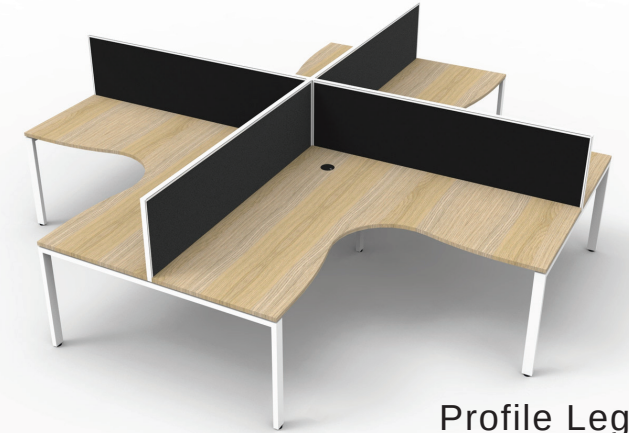

- 1200mm W x 750mm D
- 1500mm W x 750mm D
- 1800mm W x 750mm D

Top Choices -

Brilliant White
Scalloped
Top

Natural Oak
Scalloped
Top

Screen Choices -

Grey
Screen with
Black Frame

Black
Screen with
White Frame

DELUXE INFINITY CORNER RANGE

1 Person Workstation - Natural Oak Tops with Cable Entry Hole

Profile Leg

Loop Leg

4 Person Pod, With Screens - Brilliant White Tops with Cable Entry Hole

Profile Leg

Loop Leg

4 Person Pod, With Screens - Natural Oak Tops with Cable Entry Hole

Profile Leg

Loop Leg

Leg Choices -

- Profile Leg
- Loop Leg

Leg Colours -

White Powdercoat Black Powdercoat

Top Size Choices -

- 1800mm x 1800mm W x 750mm D
- 1800mm x 1500mm W x 750mm D
- 1500mm x 1500mm W x 750mm D
- 1800mm x 1200mm W x 750mm D