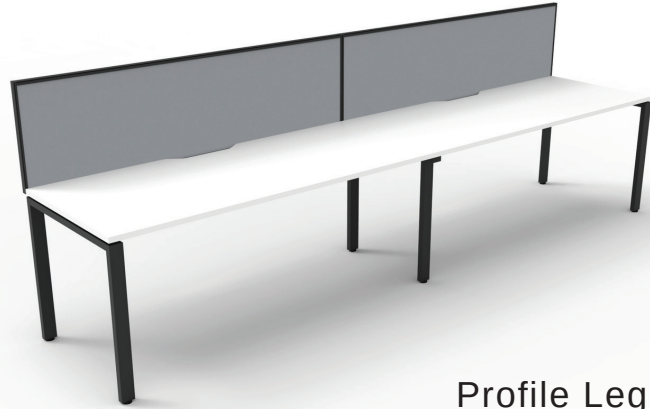

DELUXE INFINITY RANGE

MINI CATALOGUE 2019

rapidline
FURNITURE FOR TODAY

WORKSTATIONS - FURNITURE - SEATING - STORAGE - ACCESSORIES

DELUXE INFINITY RANGE

- New Deluxe Worktops with **750mm Depth** with Scalloped Edge for Cable Access
- All New **Black Powdercoat Frames** with Loop Leg and Profile Leg
- All New **Natural Oak Top** and Brilliant White Top Colour
- All New **Grey Screens with Black Frame** and Black Screens with White Frame

DELUXE INFINITY OPEN RANGE

Single Sided, No Screens -
Natural Oak with Scalloped Edge

Profile Leg

Loop Leg

Single Sided, With Screens -
Brilliant White Tops with Scalloped Edge

Profile Leg

Loop Leg

Double Sided, With Screens -
Natural Oak with Scalloped Edge

- 1200mm W x 750mm D
- 1500mm W x 750mm D
- 1800mm W x 750mm D

Top Choices -

Brilliant White
Scalloped
Top

Natural Oak
Scalloped
Top

Screen Choices -

Grey
Screen with
Black Frame

Black
Screen with
White Frame