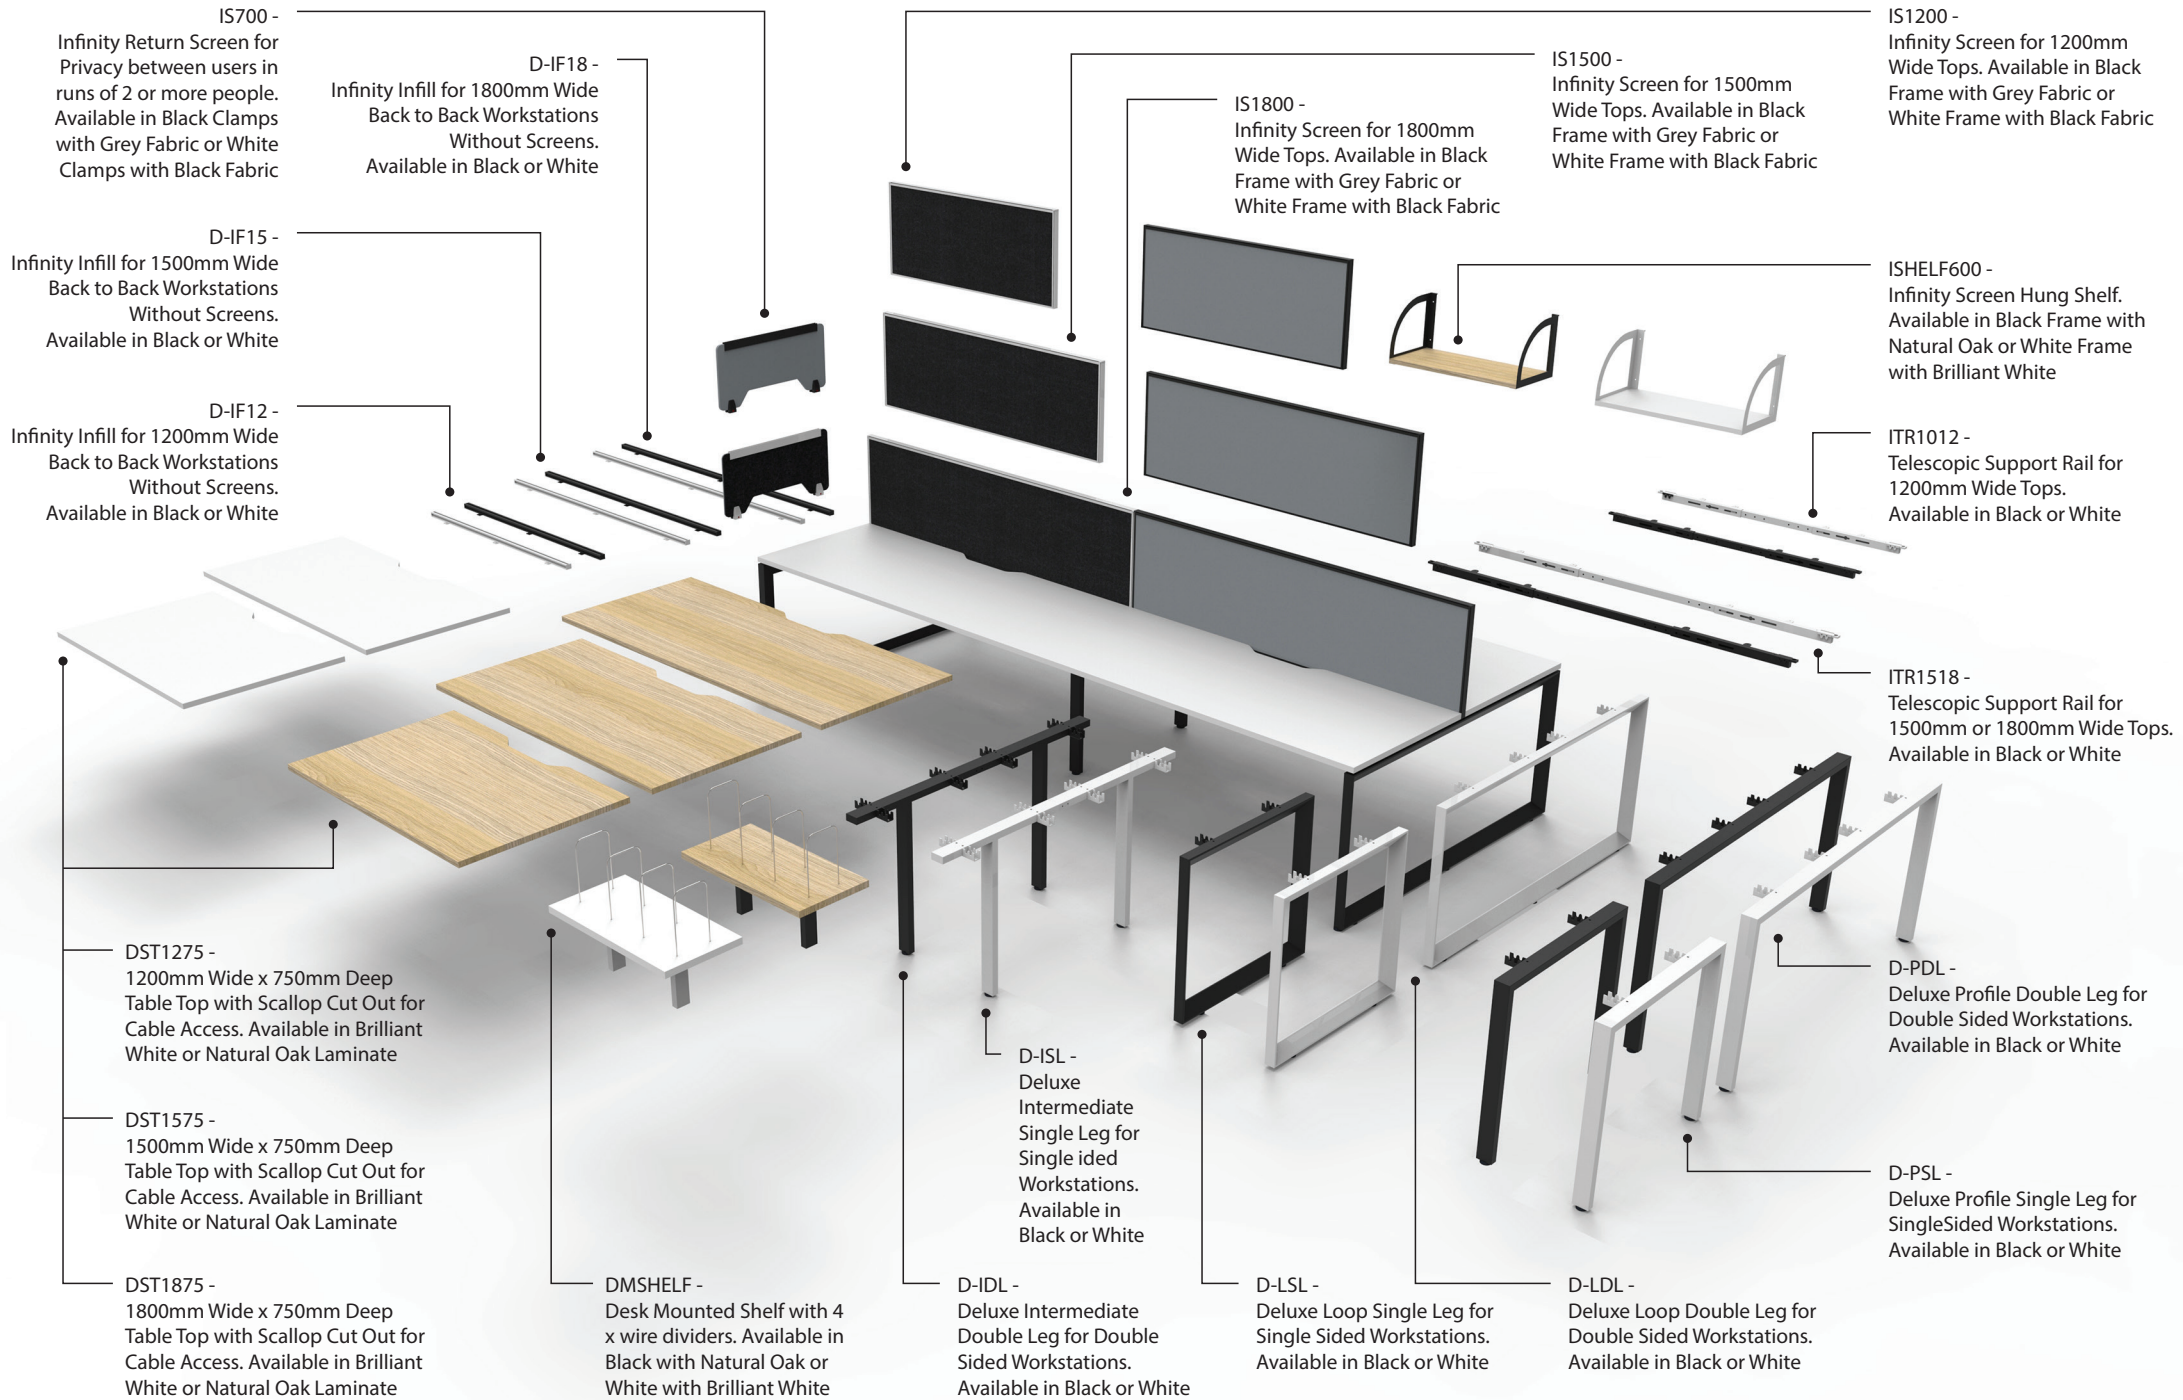

ISHELF600 - 600mm W x 270mm D x 250mm H

**ISHELF
Colour
Choices -**

Natural
Oak Shelf /
Black Frame

Brilliant
White Shelf /
White Frame

DELUXE INFINITY OPEN RANGE

IS700 -

Infinity Return Screen for Privacy between users in runs of 2 or more people. Available in Black Clamps with Grey Fabric or White Clamps with Black Fabric