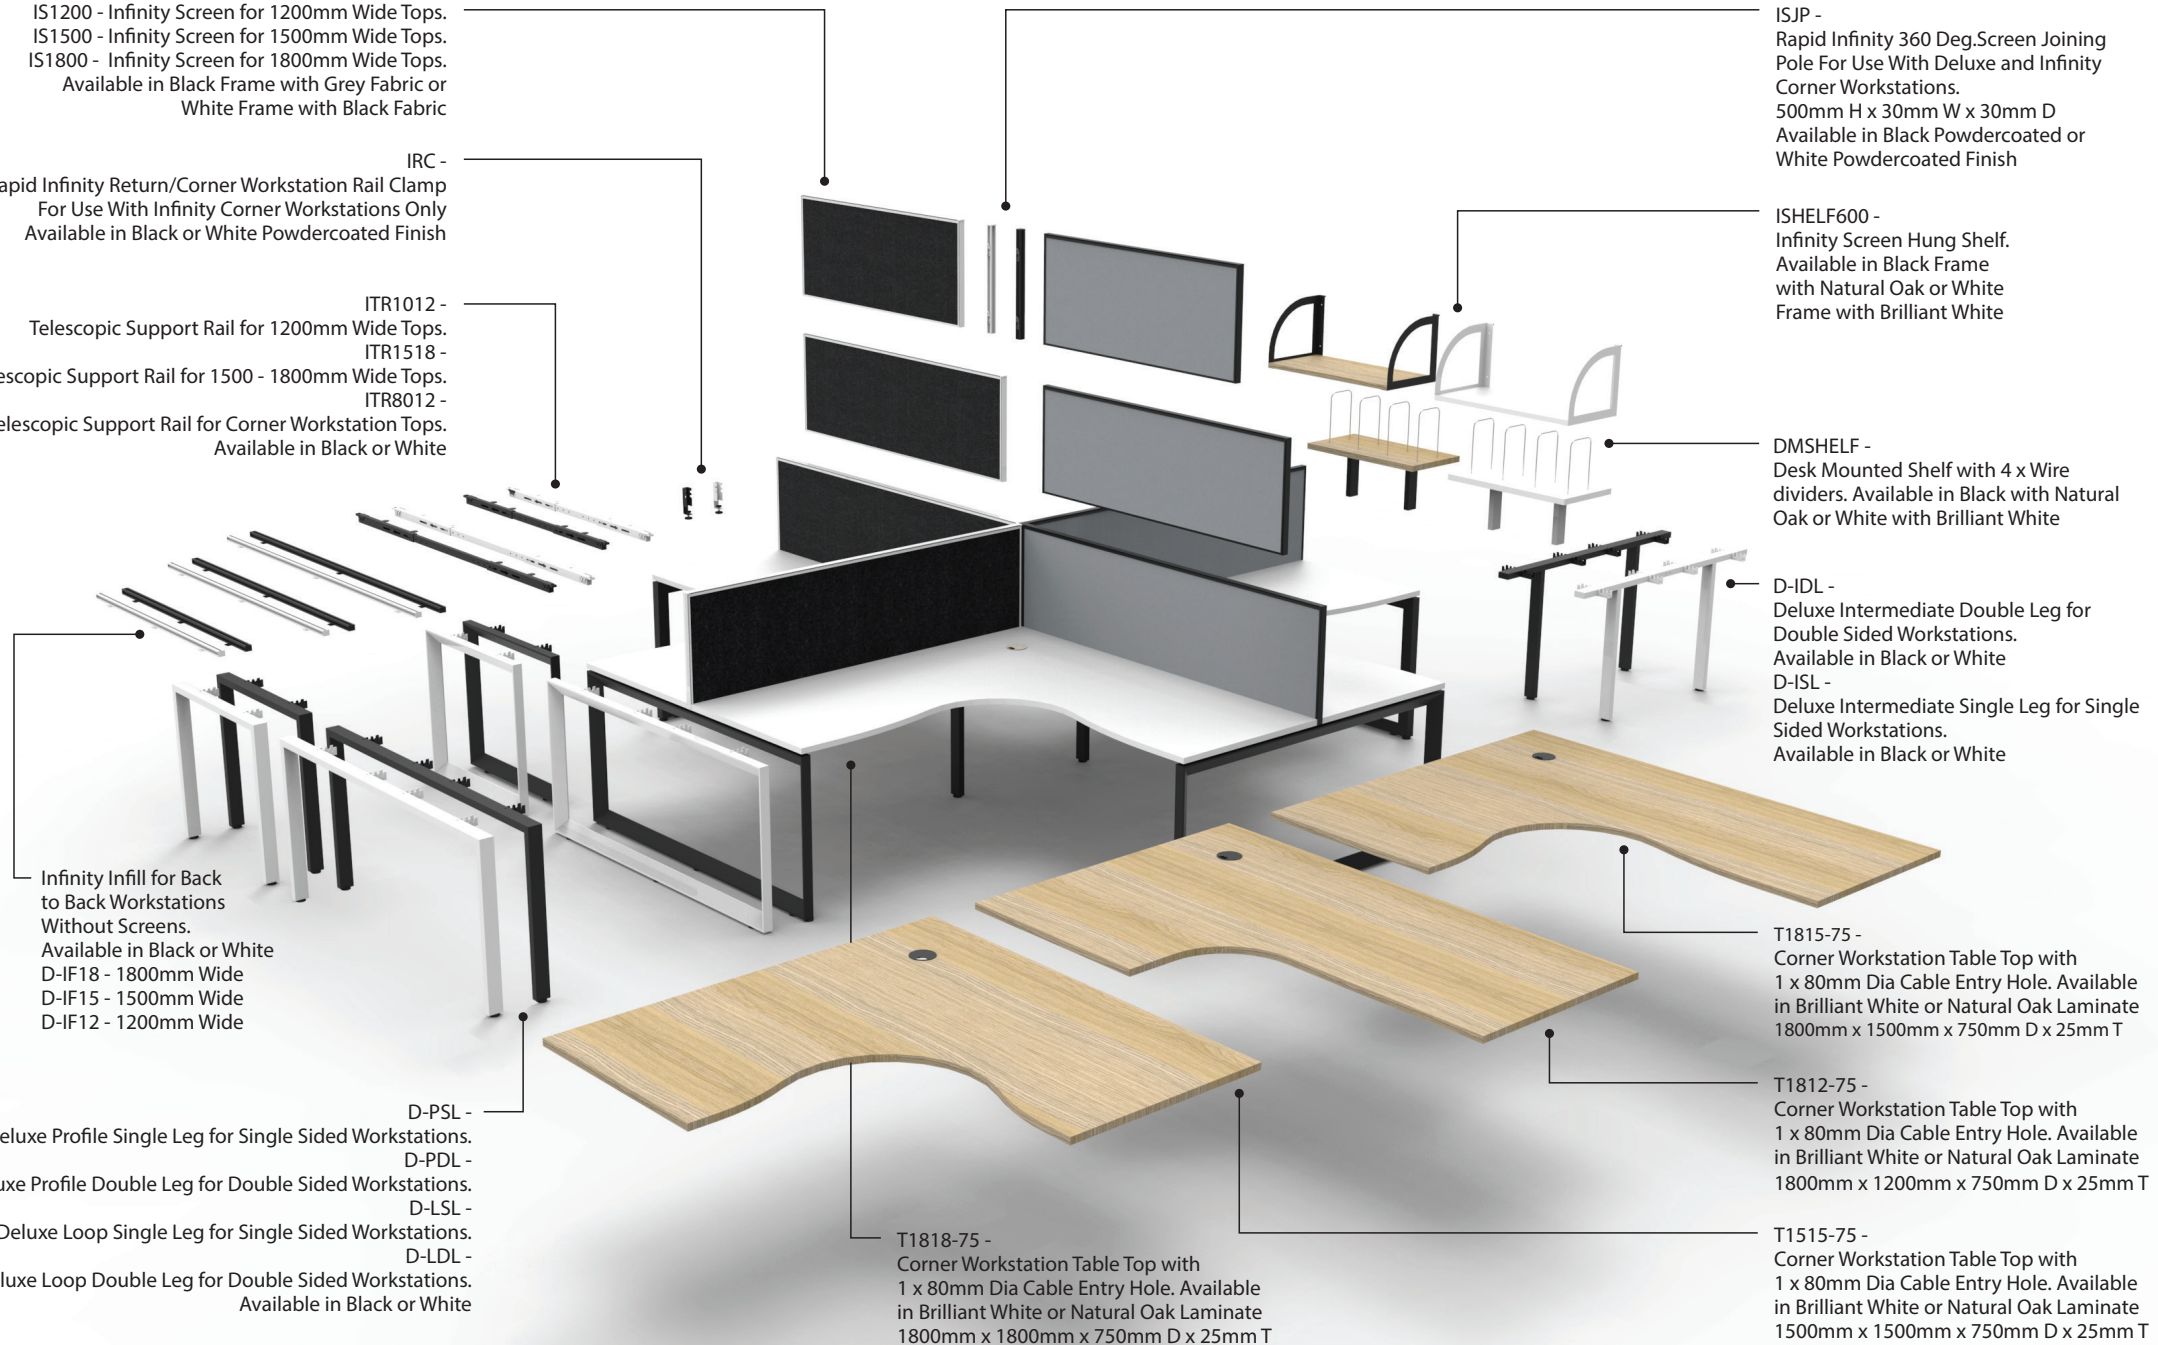

T1818-75 -
Corner Workstation Table Top with
1 x 80mm Dia Cable Entry Hole. Available
in Brilliant White or Natural Oak Laminate
1800mm x 1800mm x 750mm D x 25mm T

ISJP -
Rapid Infinity 360 Deg.Screen Joining
Pole For Use With Deluxe and Infinity
Corner Workstations.
500mm H x 30mm W x 30mm D
Available in Black Powdercoated or
White Powdercoated Finish

ISHELF600 -
Infinity Screen Hung Shelf.
Available in Black Frame
with Natural Oak or White
Frame with Brilliant White

DMSHELF -
Desk Mounted Shelf with 4 x Wire
dividers. Available in Black with Natural
Oak or White with Brilliant White

D-IDL -
Deluxe Intermediate Double Leg for
Double Sided Workstations.
Available in Black or White
D-ISL -
Deluxe Intermediate Single Leg for Single
Sided Workstations.
Available in Black or White

T1815-75 -
Corner Workstation Table Top with
1 x 80mm Dia Cable Entry Hole. Available
in Brilliant White or Natural Oak Laminate
1800mm x 1500mm x 750mm D x 25mm T

T1812-75 -
Corner Workstation Table Top with
1 x 80mm Dia Cable Entry Hole. Available
in Brilliant White or Natural Oak Laminate
1800mm x 1200mm x 750mm D x 25mm T

T1515-75 -
Corner Workstation Table Top with
1 x 80mm Dia Cable Entry Hole. Available
in Brilliant White or Natural Oak Laminate
1500mm x 1500mm x 750mm D x 25mm T