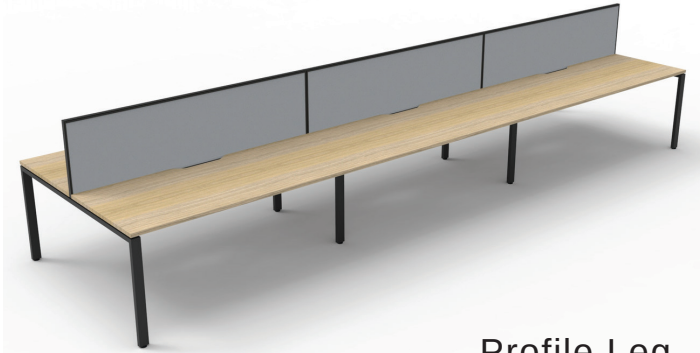

DELUXE INFINITY RANGE

MINI CATALOGUE 2019

rapidline
FURNITURE FOR TODAY

WORKSTATIONS - FURNITURE - SEATING - STORAGE - ACCESSORIES

DELUXE INFINITY RANGE

- New Deluxe Worktops with **750mm Depth** with Scalloped Edge for Cable Access
- All New **Black Powdercoat Frames** with Loop Leg and Profile Leg
- All New **Natural Oak Top** and Brilliant White Top Colour
- All New **Grey Screens with Black Frame** and Black Screens with White Frame

DELUXE INFINITY OPEN RANGE

Single Sided, No Screens -
Natural Oak with Scalloped Edge

Profile Leg

Loop Leg

Single Sided, With Screens -
Brilliant White Tops with Scalloped Edge

Profile Leg

Loop Leg

Double Sided, With Screens -
Natural Oak with Scalloped Edge

- 1200mm W x 750mm D
- 1500mm W x 750mm D
- 1800mm W x 750mm D

Top Choices -

Brilliant White
Scalloped
Top

Natural Oak
Scalloped
Top

Screen Choices -

Grey
Screen with
Black Frame

Black
Screen with
White Frame